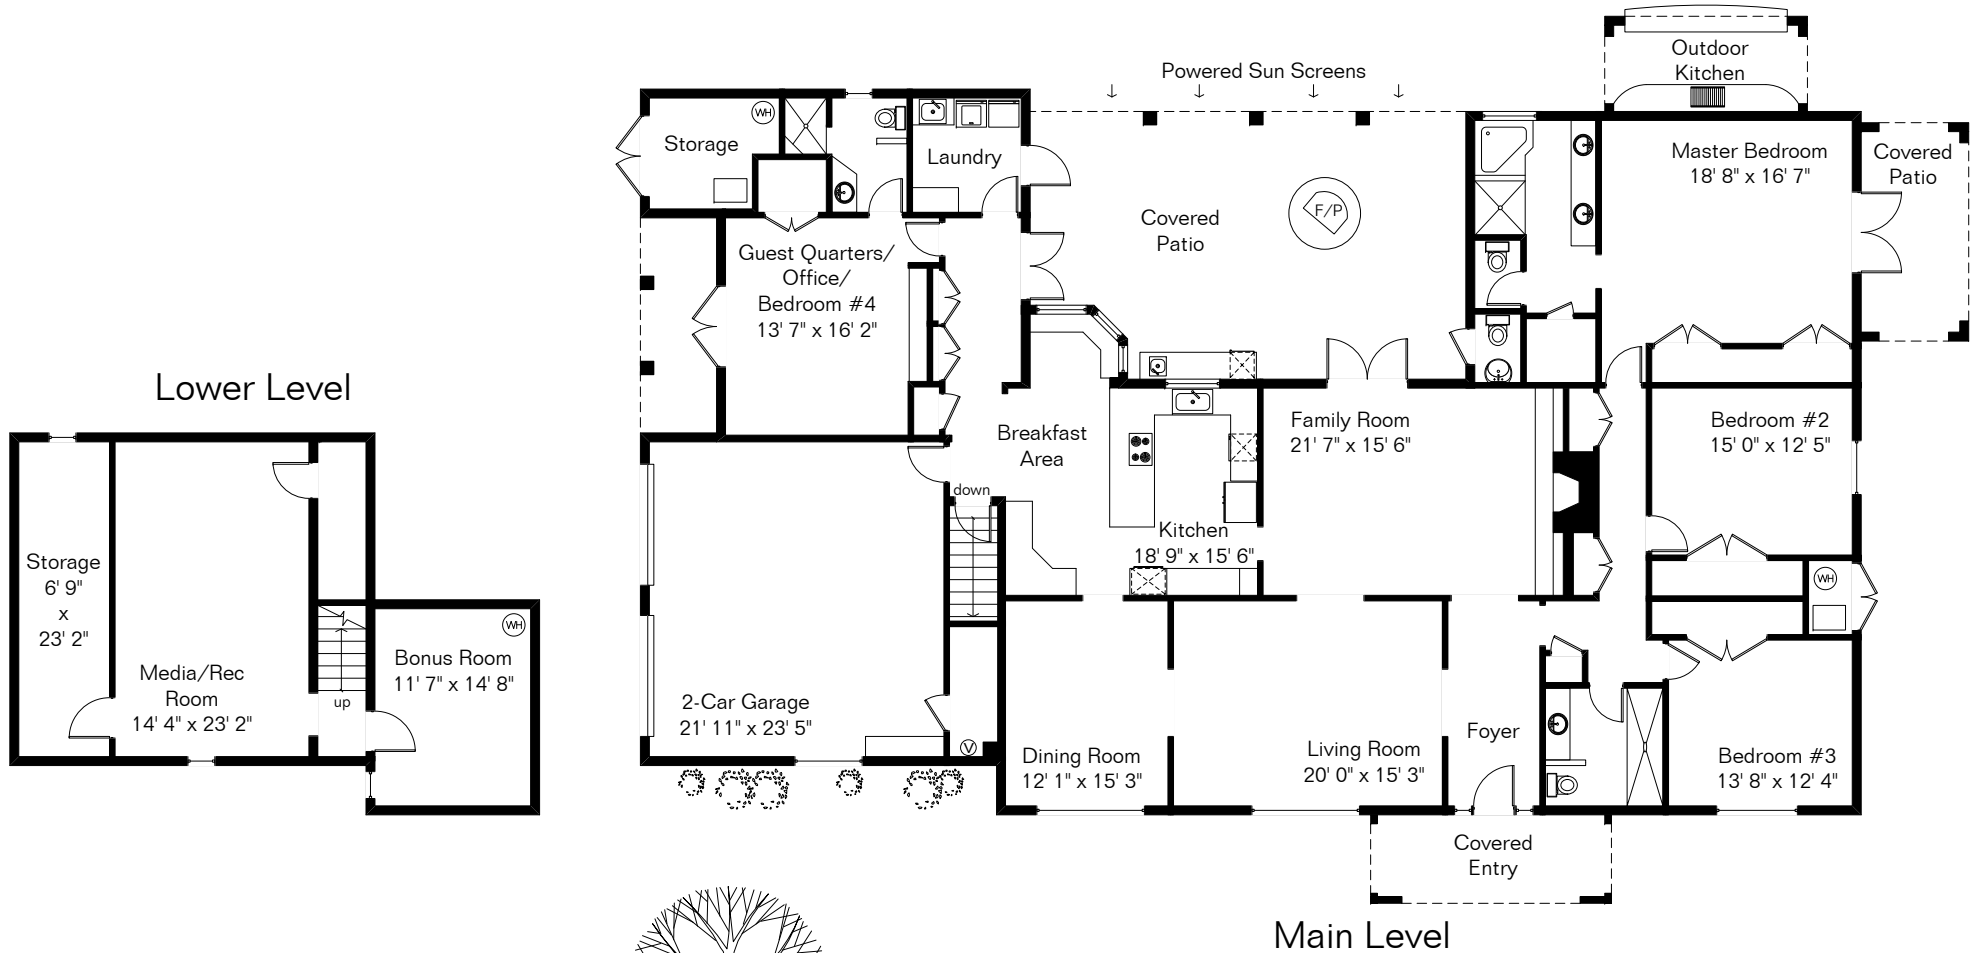

The square footages and room size information are deemed to be reliable but are not guaranteed and should be independently verified.

635 W Atua Pl

Presented by Pam Treece
Long Realty Company
(520) 275-2664

Living Area 4,157 Sq Ft
Garage 589 Sq Ft
Covered Patio 1,055 Sq Ft

Spa

Site Visit February 2018

0 ft. 6 ft. 10 ft. 20 ft.

Copyright 2018 Floor Plans First! LLC
All Rights Reserved.

www.FloorPlansFirst.com

Toll Free (877) 887-1500
Voice (520) 881-1500
Fax (520) 791-7701

Floor Plans First!
See the Floor Plan First!